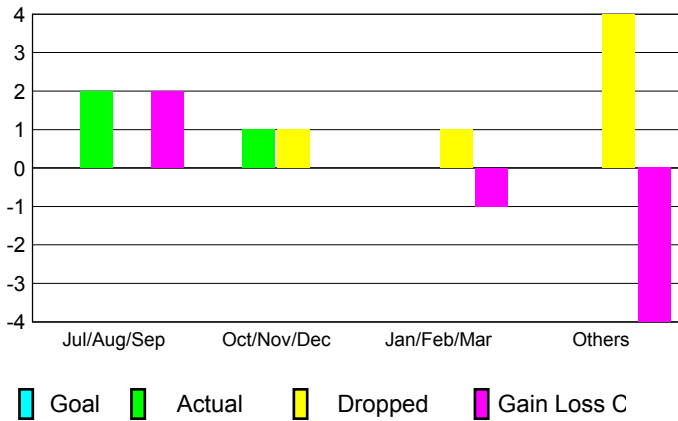

GMT: **JUSWAN TJOE**

Location: **INDONESIA**

GMT CA: **7**

CLUBS

Month	New Club Goal	Actual New Clubs	Actual Dropped Clubs	Gain/Loss of Clubs
2012-2013				
Jul/Aug/Sep		2	0	2
Oct/Nov/Dec		1	1	0
Jan/Feb/Mar		0	1	-1
Apr/May/June		0	4	-4
Totals		3	6	-3

Club Results 2012-2013

Goal, New, Dropped, Gain/Loss

YTD Status Quo Clubs 2012-2013

Status Quo Clubs Compared to Status Quo Members

Club Gain/Loss 2012-2013

MEMBERSHIP

Month	Net Memb Goal	Actual New Memb	Actual Dropped Memb	Gain/Loss of Memb
2012-2013				
Jul/Aug/Sep		143	28	115
Oct/Nov/Dec		116	84	32
Jan/Feb/Mar		52	40	12
Apr/May/June		39	144	-105
Totals		350	296	54