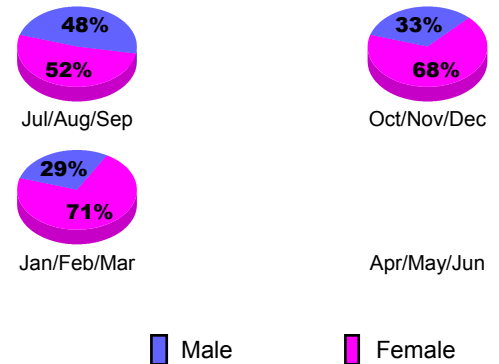

Club Results 2012-2013

Goal, New, Dropped, Gain/Loss

YTD Status Quo Clubs 2012-2013

Status Quo Clubs Compared to Status Quo Members

Club Gain/Loss 2012-2013

MEMBERSHIP

Month	Net Memb Goal	Actual New Memb	Actual Dropped Memb	Gain/Loss of Memb
2012-2013				
Jul/Aug/Sep		143	28	115
Oct/Nov/Dec		116	84	32
Jan/Feb/Mar		52	40	12
Apr/May/June		39	144	-105
Totals		350	296	54

Membership Results 2012-2013

Goal, New, Dropped, Gain/Loss

Gender Comparison 2012-2013

Membership Gain/Loss 2012-2013