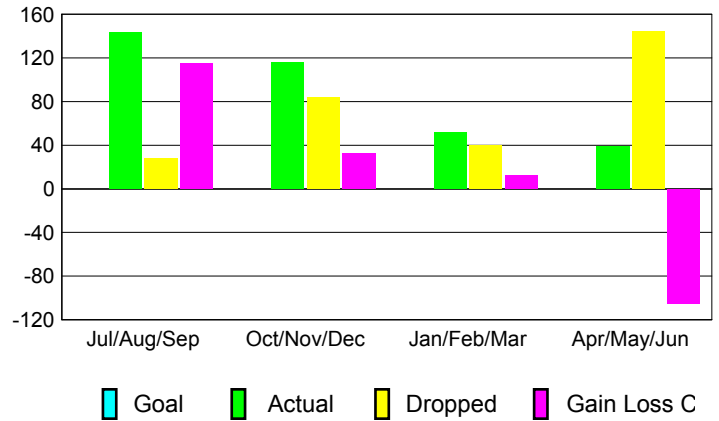

GMT: **JUSWAN TJOE**

Location: **INDONESIA**

GMT CA: **7**

CLUBS

Month	New Club Goal	Actual New Clubs	Actual Dropped Clubs	Gain/Loss of Clubs
2012-2013				
Jul/Aug/Sep		2	0	2
Oct/Nov/Dec		1	1	0
Jan/Feb/Mar		0	1	-1
Apr/May/June		0	4	-4
Totals		3	6	-3

Club Results 2012-2013

Goal, New, Dropped, Gain/Loss

YTD Status Quo Clubs 2012-2013

Status Quo Clubs Compared to Status Quo Members

Club Gain/Loss 2012-2013

MEMBERSHIP

Month	Net Memb Goal	Actual New Memb	Actual Dropped Memb	Gain/Loss of Memb
2012-2013				
Jul/Aug/Sep		143	28	115
Oct/Nov/Dec		116	84	32
Jan/Feb/Mar		52	40	12
Apr/May/June		39	144	-105
Totals		350	296	54

Membership Results 2012-2013

Goal, New, Dropped, Gain/Loss

Gender Comparison 2012-2013

Membership Gain/Loss 2012-2013